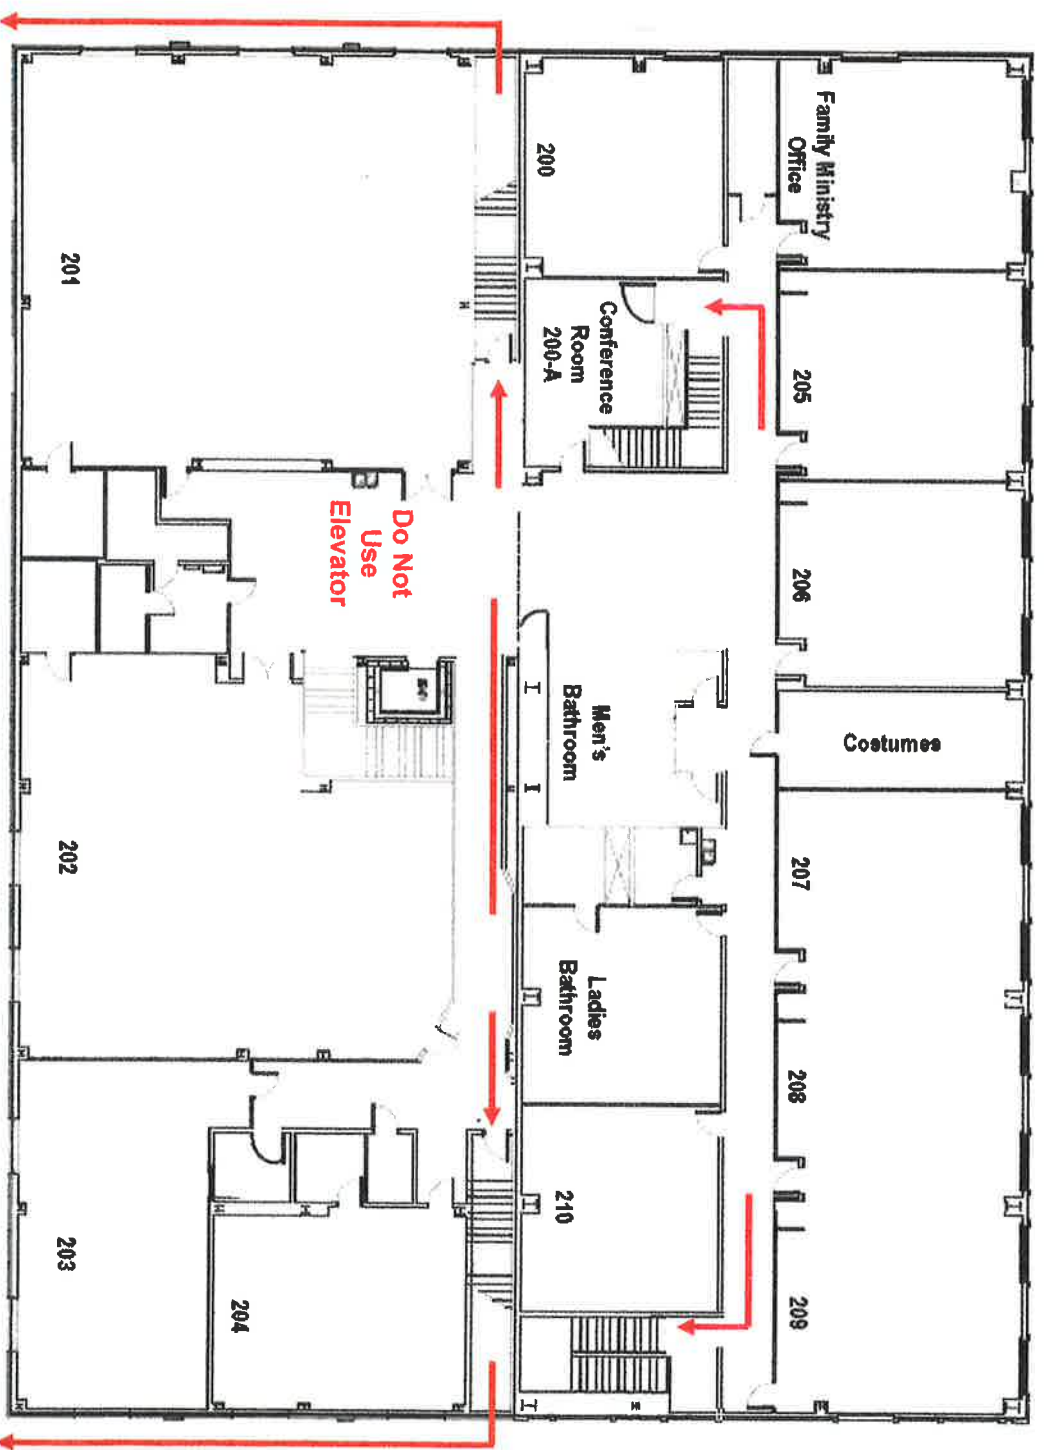

**For Tornado Warnings
Move to designated blue area
on the 1st Floor
Education Bldg.
As of January, 2014**

Education Building First Floor

Front of Building

**Tornado 2nd Floor Evacuation Education Building
as of January 2014**

Front of Building

Education Building Second Floor

To Assembly

Rear of Building

To Assembly

Google earth

feet
meters

200

800

© 2013 Google

Google earth

**Fire 2nd Floor Evacuation Education Building
as of January 2014**

Front of Building

To Assembly

Rear of Building

To Assembly

Education Building Second Floor

Assembly Area on Gravel Parking Lot

To Assembly Areas Adults

To Assembly Areas

Education Building First Floor

Front of Building

ASSEMBLY AREA
 EVACUATION
 GATHERING PLAN
 AS OF JANUARY, 2014