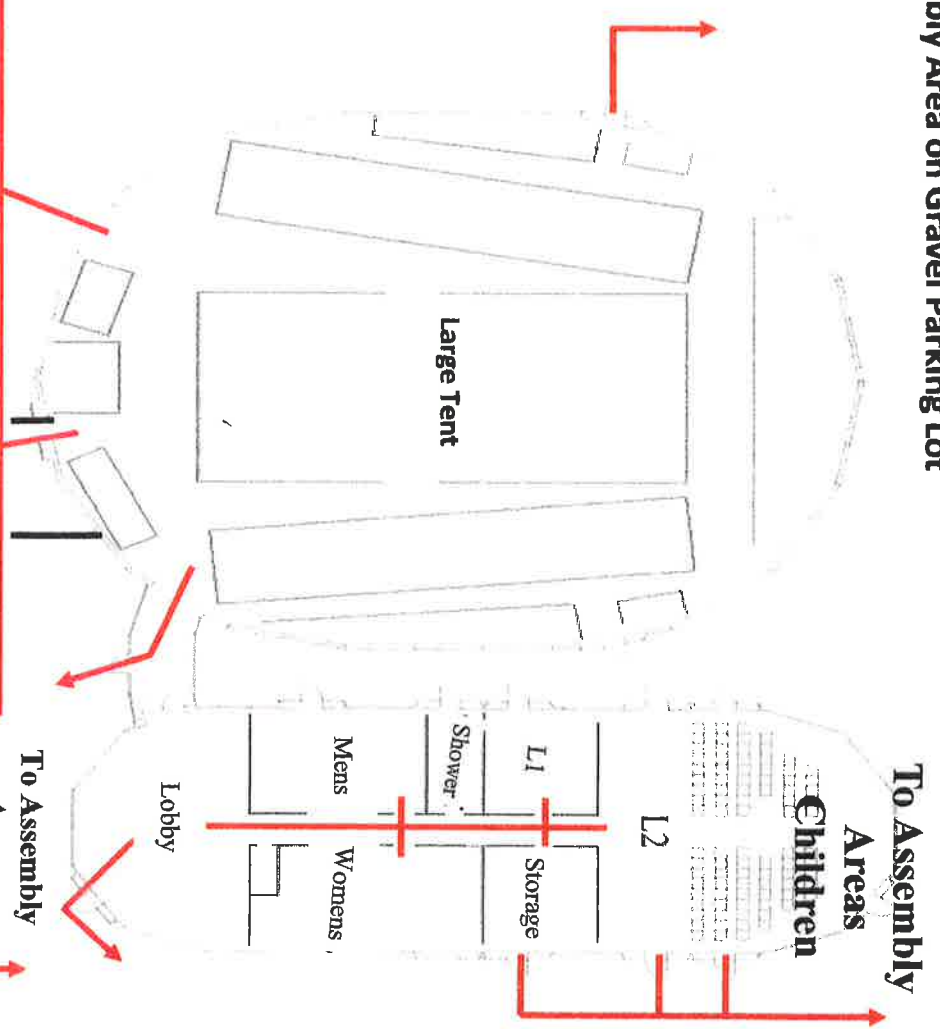

**For Tornado Warnings
Move to designated blue area
on the 1st Floor
Education Bldg.
As of January, 2014**

Education Building First Floor

Front of Building

**Tornado 2nd Floor Evacuation Education Building
as of January 2014**

Front of Building

Education Building Second Floor

To Assembly

Rear of Building

To Assembly

Google earth

feet
meters

200

800

© 2013 Google

Google earth

**Fire 2nd Floor Evacuation Education Building
as of January 2014**

Front of Building

To Assembly

Rear of Building

To Assembly

Education Building Second Floor

Assembly Area on Gravel Parking Lot

To Assembly Areas Adults

To Assembly Areas

Education Building First Floor

Front of Building

ASSEMBLY AREA
 EVACUATION
 GATHERING PLAN
 AS OF JANUARY, 2014