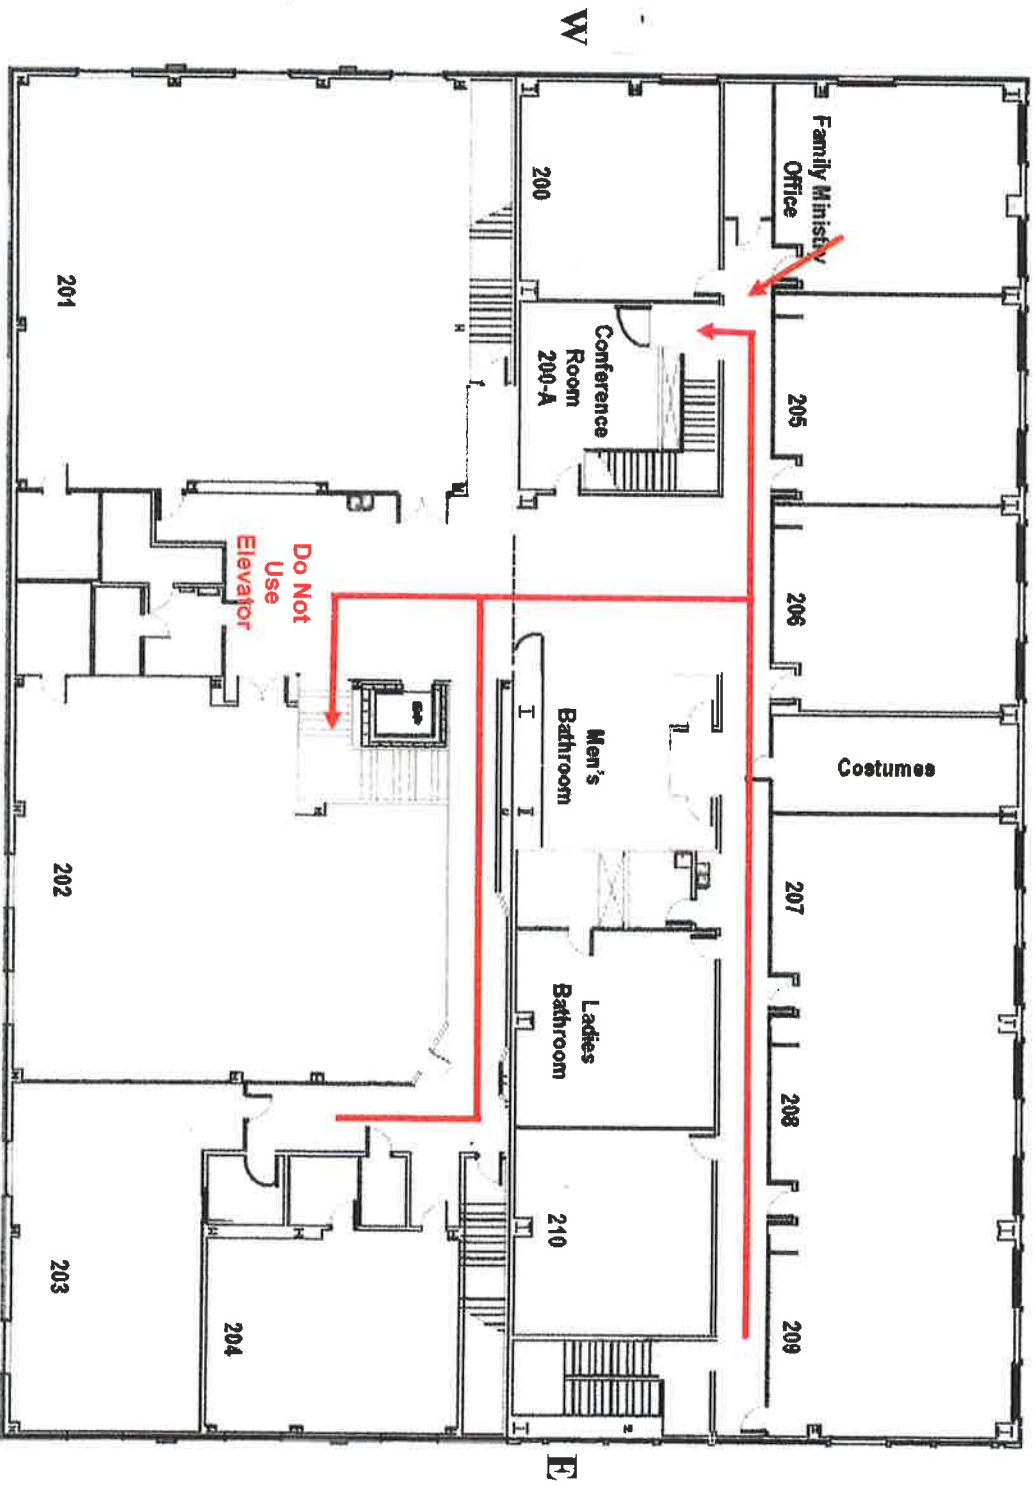

**For Tornado Warnings
Move to designated blue area
on the 1st Floor
Education Bldg.
As of January, 2014**

Education Building First Floor

Front of Building

**Tornado 2nd Floor Evacuation Education Building
as of January 2014**

Front of Building

Education Building Second Floor

To Assembly

Rear of Building

To Assembly

Google earth

feet
meters

200

800

© 2013 Google

Google earth

**Fire 2nd Floor Evacuation Education Building
as of January 2014**

Front of Building

To Assembly

Rear of Building

To Assembly

Education Building Second Floor

Assembly Area on Gravel Parking Lot

To Assembly Areas Adults

To Assembly Areas

Education Building First Floor

Front of Building

ASSEMBLY AREA
 EVACUATION
 GATHERING PLAN
 AS OF JANUARY, 2014