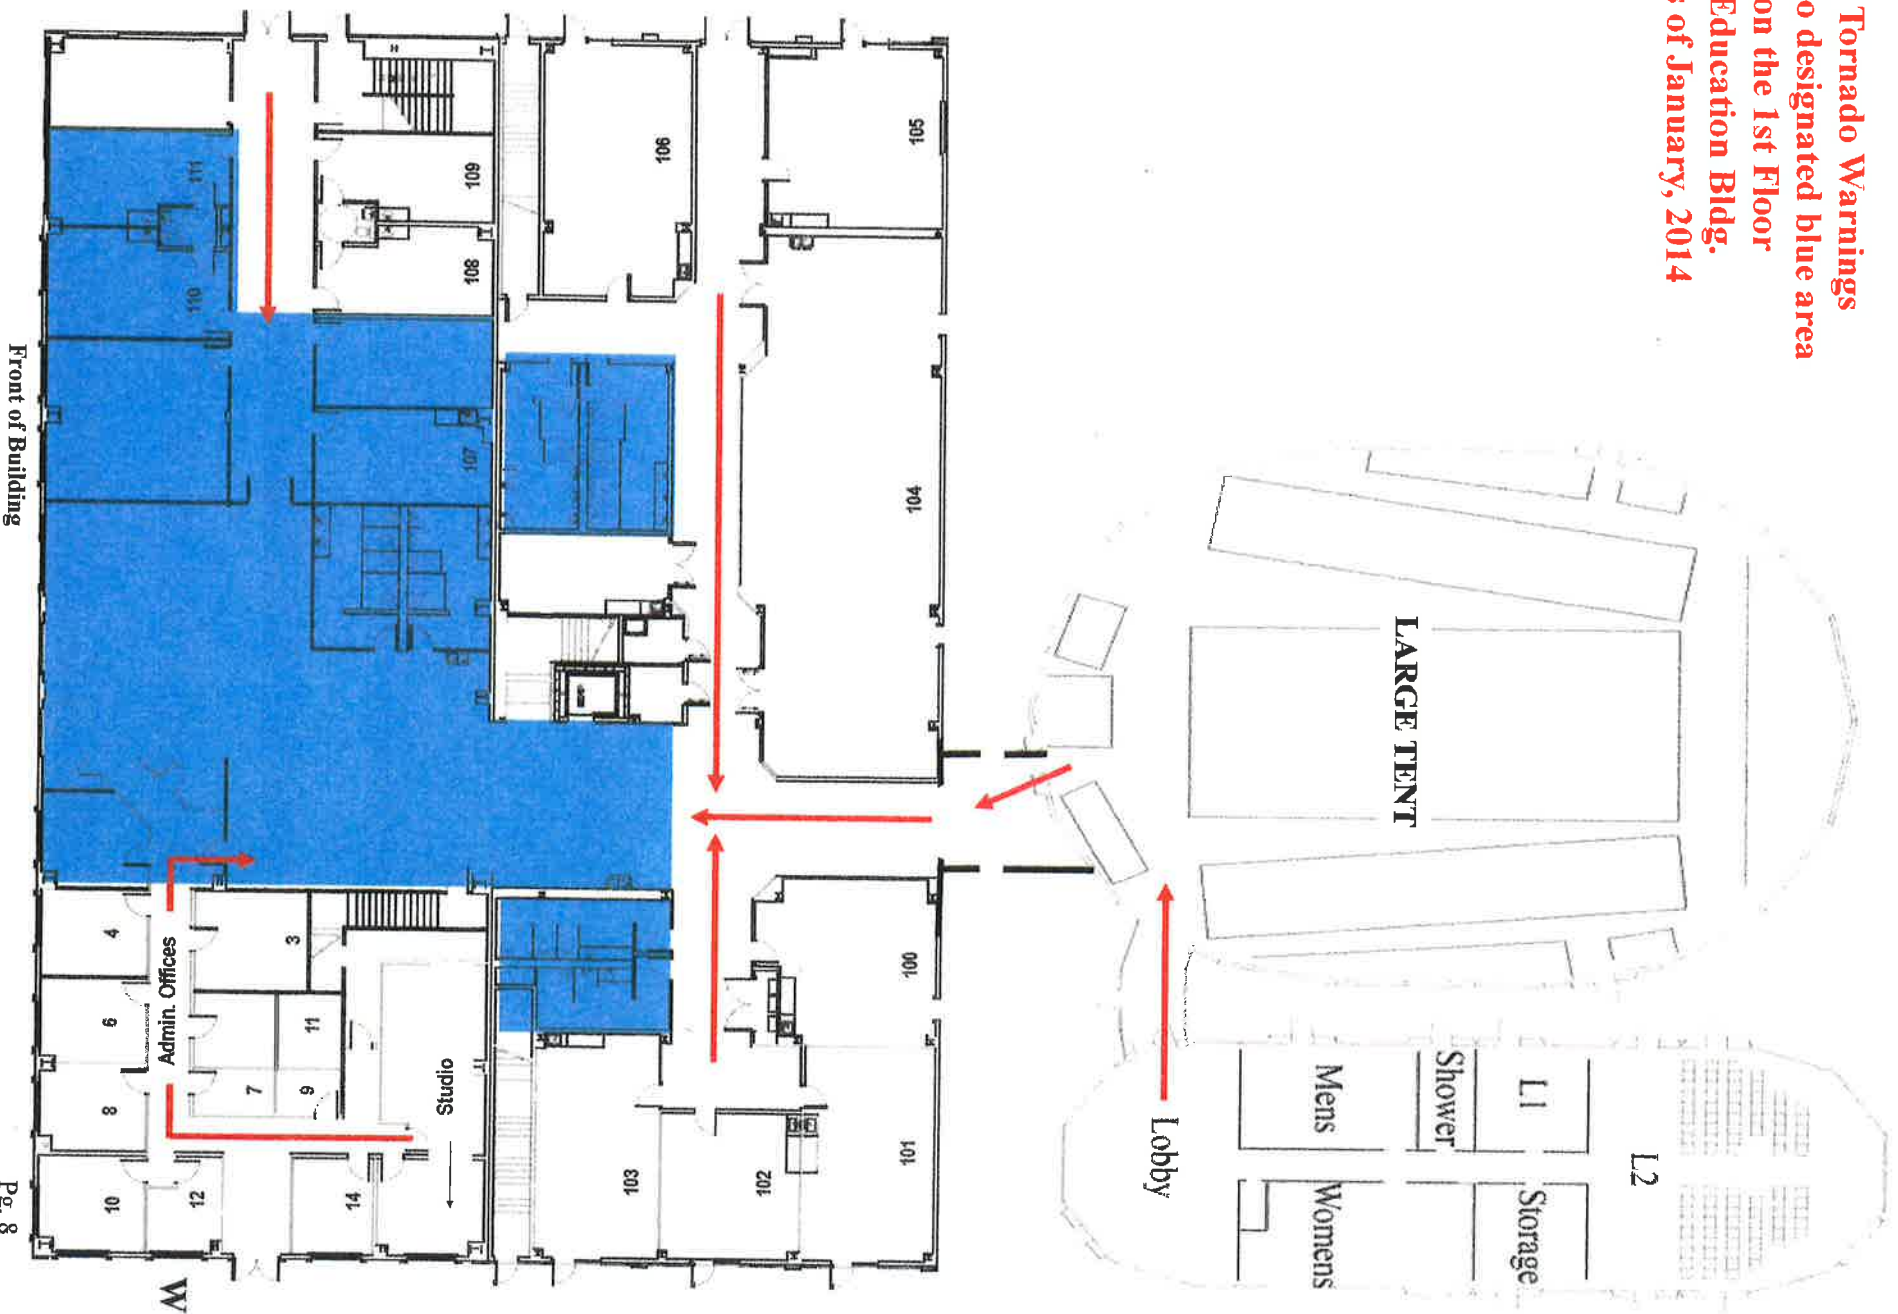

**For Tornado Warnings
Move to designated blue area
on the 1st Floor
Education Bldg.
As of January, 2014**

Education Building First Floor

Front of Building

**Tornado 2nd Floor Evacuation Education Building
as of January 2014**

Front of Building

Education Building Second Floor

To Assembly

Rear of Building

To Assembly

Google earth

feet
meters

200

800

© 2013 Google

Google earth

**Fire 2nd Floor Evacuation Education Building
as of January 2014**

Front of Building

To Assembly

Rear of Building

To Assembly

Education Building Second Floor

Assembly Area on Gravel Parking Lot

To Assembly Areas Adults

To Assembly Areas

Education Building First Floor

Front of Building

ASSEMBLY AREA
 EVACUATION
 GATHERING PLAN
 AS OF JANUARY, 2014