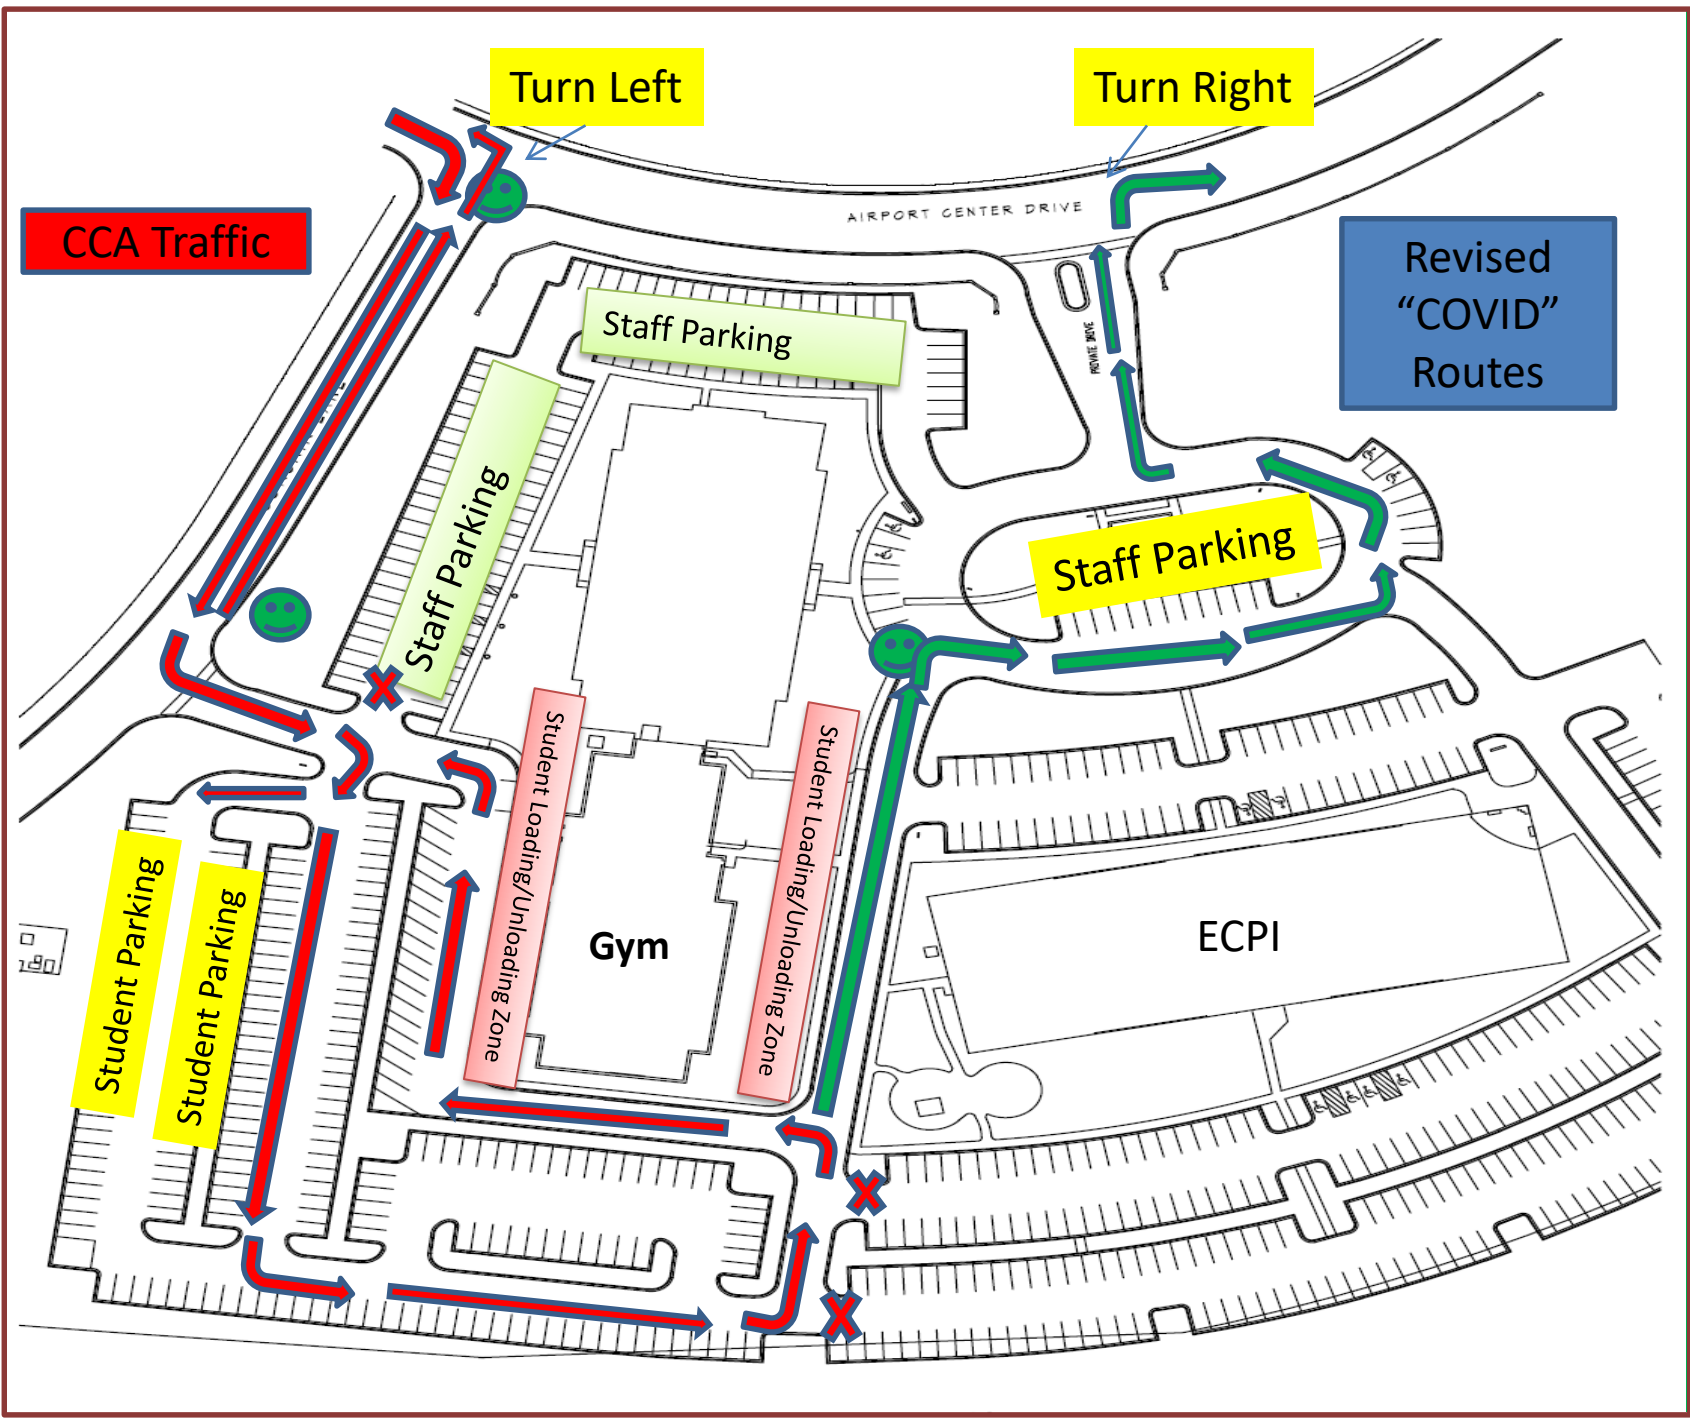

CORSAIR LANE

AIRPORT CENTER DRIVE

ROUTE 905

**Future  
Gym  
Location**

**ECPI**

CCA Traffic

Turn Left

Turn Right

Revised "COVID" Routes

Staff Parking

Staff Parking

Staff Parking

Student Parking

Student Parking

Gym

ECPI

Student Loading/Unloading Zone

Student Loading/Unloading Zone

AIRPORT CENTER DRIVE

SERVICE ROAD