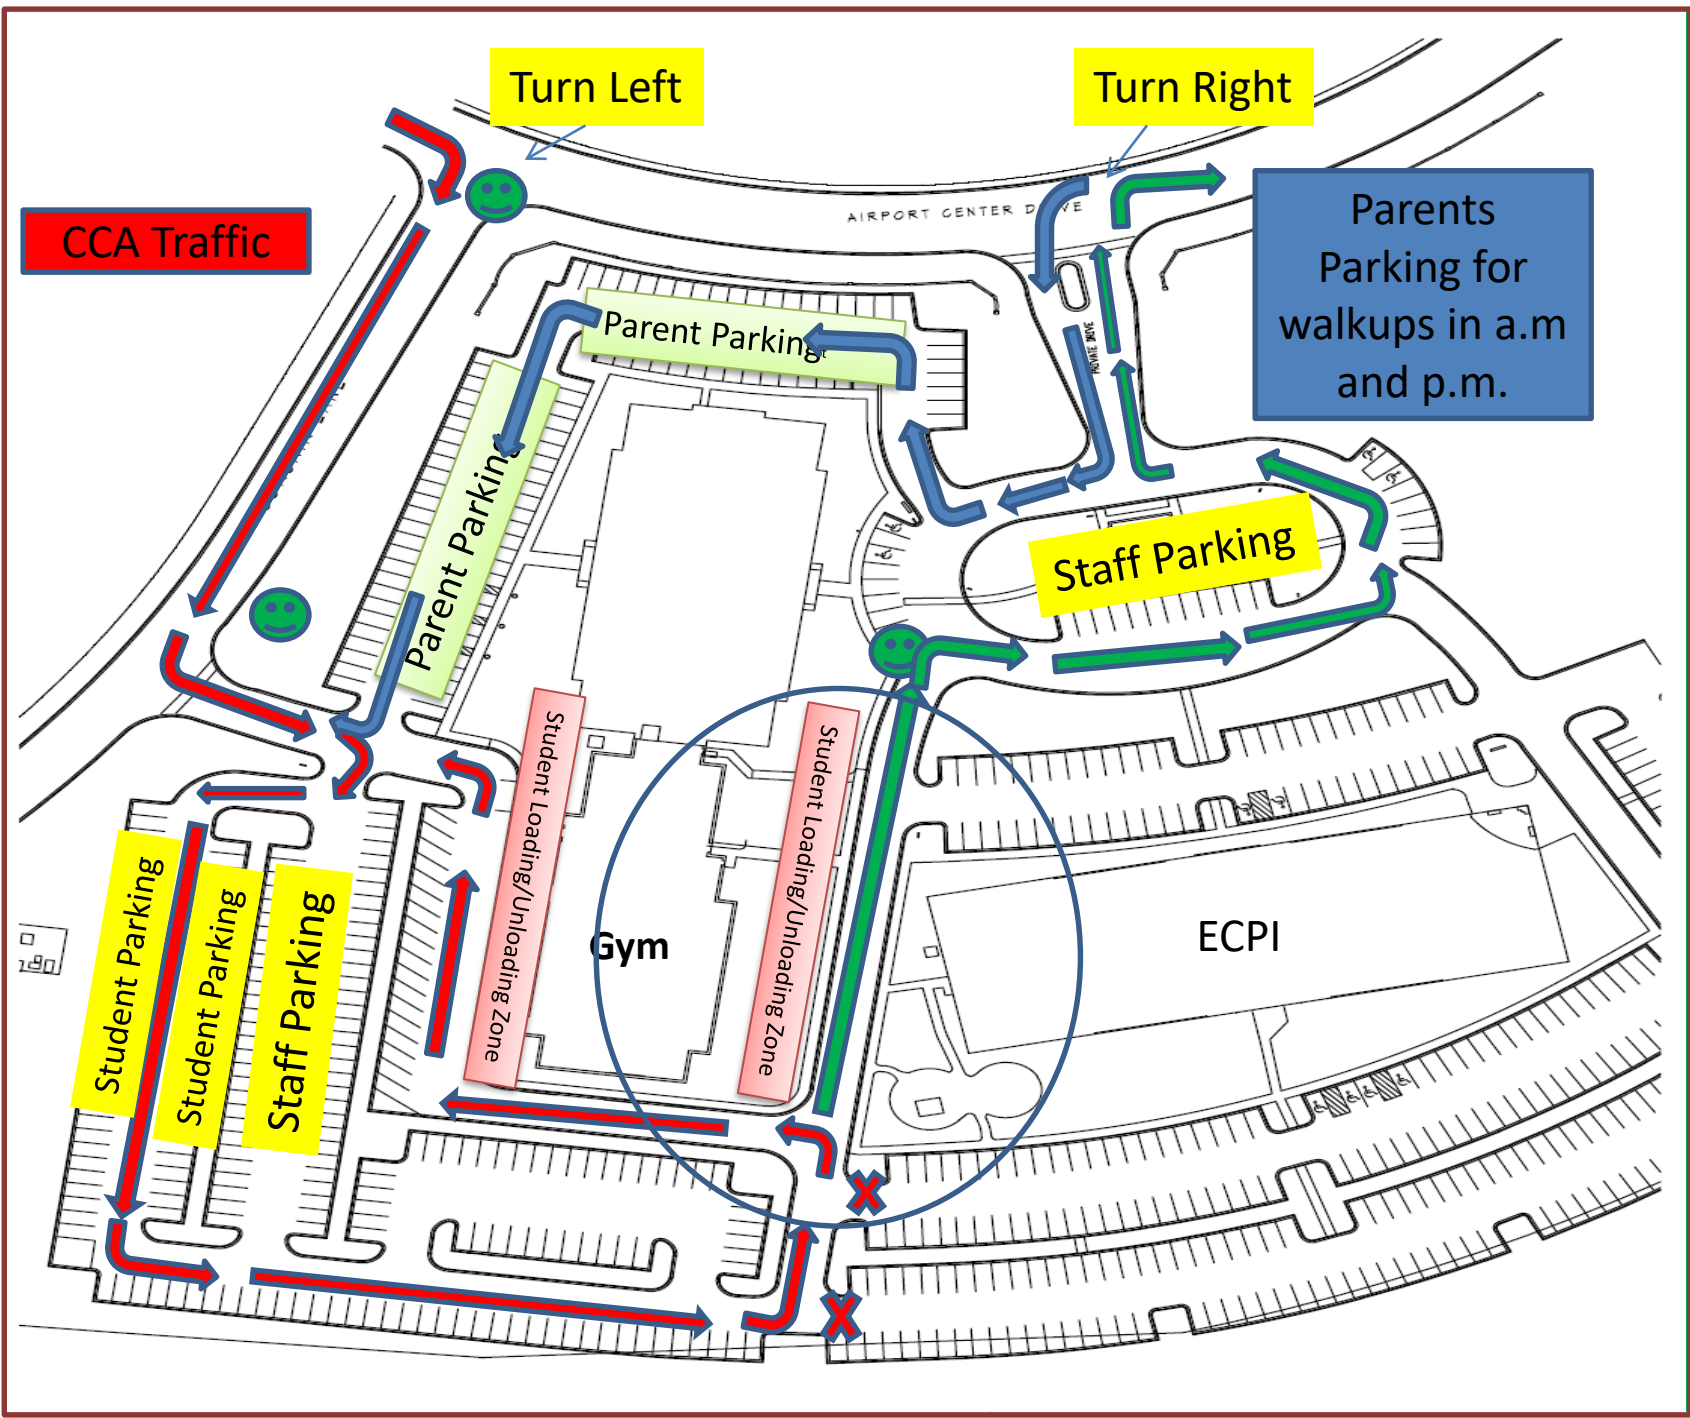

CORSAIR LANE

AIRPORT CENTER DRIVE

ROUTE 905

**Future  
Gym  
Location**

**ECPI**

CCA Traffic

Turn Left

Turn Right

Revised "COVID" Routes

Staff Parking

Staff Parking

Staff Parking

Student Parking

Student Parking

Gym

ECPI

Student Loading/Unloading Zone

Student Loading/Unloading Zone

AIRPORT CENTER DRIVE

SERVICE ROAD